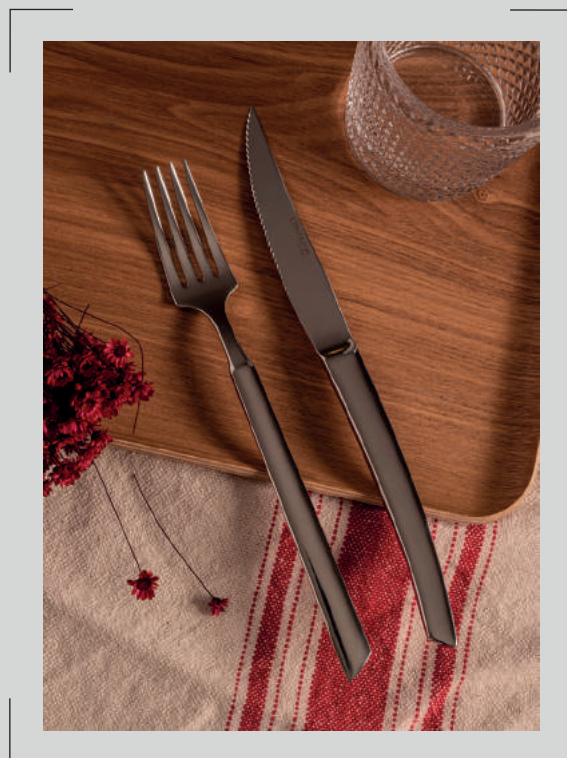

CRISTEMA®

HANDS OF SOUL

MANAUS

Iconic capital of Amazonas, Manaus is immersed in its dense forests and irregular contours, which served as inspiration of this model designed to satisfy steak lovers. Its timeless and classic design provides an intense and mysterious atmosphere to your table.

<i>/ Material</i>	18/10 AISI 304
<i>/ Thickness-Espesor</i>	4,0mm
<i>/ Finishing-Acabado</i>	Polished (High Shine) Pulido (Alto Brillo)