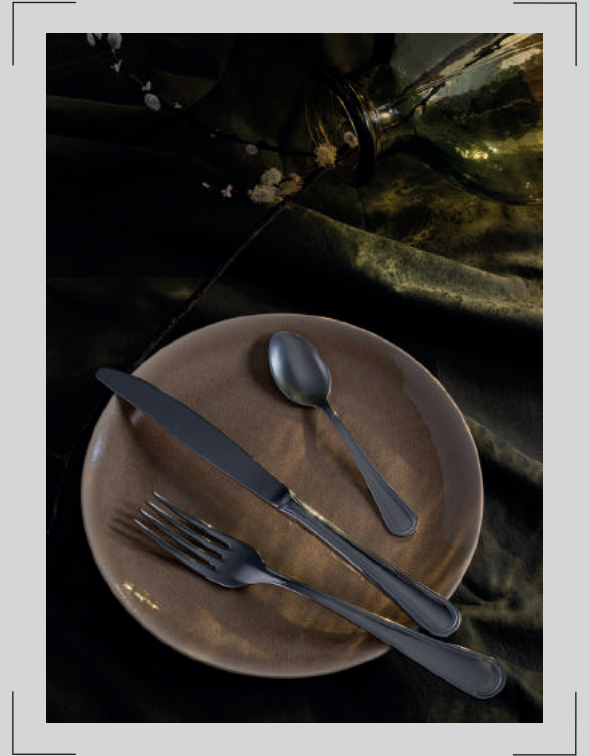

CRISTEMA®

HANDS OF SOUL

DESNA

When simplicity and elegance come together, Desna is born. A model capable of enhancing your table in the best way possible.

| Material	18/10 AISI 304
| Thickness-Espesor	2,5mm
| Finishing-Acabado	Polished (High Shine) Pulido (Alto Brillo)