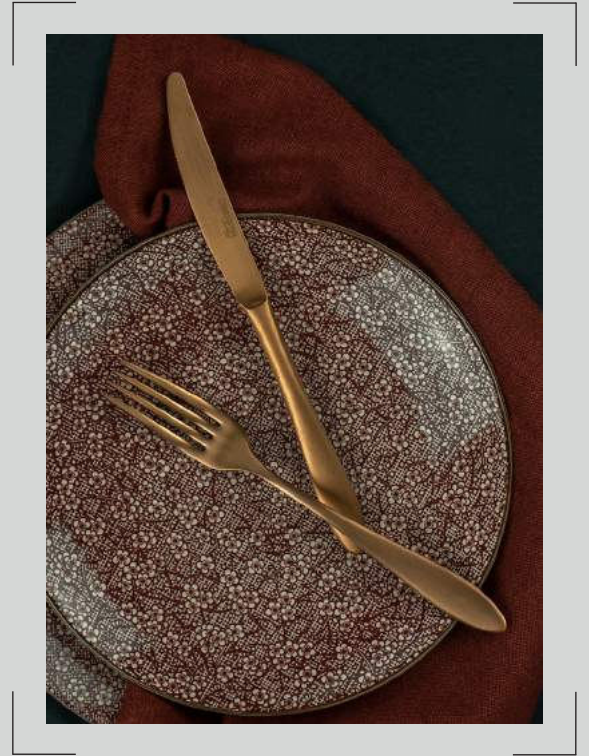

CRISTEMA®

HANDS OF SOUL

COLOMBO

Colombo is characterized by its gently curved and symmetrical lines. It is the reflection of the balance and harmony. Colombo is a classic model that suits any environment.

<i>/ Material</i>	18/10 AISI 304
<i>/ Thickness-Espesor</i>	3,0mm
<i>/ Finishing-Acabado</i>	Polished (High Shine) Pulido (Alto Brillo)