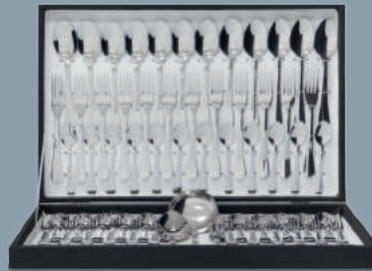

# NEFER®

cutlery  
innovation

*Blister*

*Mazo*

*Box | Cuberteria 24P  
PCP-0000-24*

*Box | Cuberteria 24P  
PEP-0000-24*

*Box | Cuberteria 48P  
PEP-0000-48*

*Box | Cuberteria 75P  
PEP-0000-75*