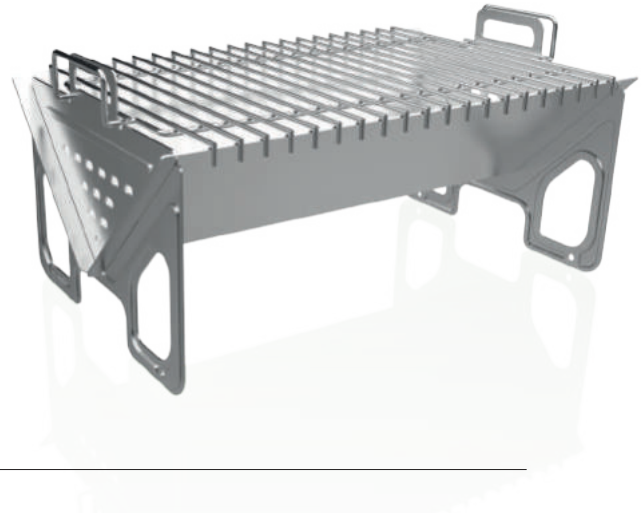

<i>f400</i>	<i>fp400</i>	<i>f500</i>	<i>fp500</i>
Ref.:	PO-1987-F400	PO-1987-FP400	PO-1987-F500	PO-1987-FP500
Code:	5607863059944	5607863061275	5607863059937	5607863061268
Gr:	5015	6010	5890	6885
M:	400 mm	400 mm	500 mm	500 mm
	44,31€	54,92€	51,63€	62,24€

Box Inner: 1
Minimum Order: 1

BARBECUE INOX
BARBACOA INOX
AISI 430 | 2 mm

	<i>i400</i>	<i>ip400</i>	<i>i500</i>	<i>ip500</i>
Ref.:	PO-1987-I400	PO-1987-IP400	PO-1987-I500	PO-1987-IP500
Code:	5607863061244	5607863061251	5607863059555	5607863061237
Gr:	5010	6010	5890	6885
M:	400 mm	400 mm	500 mm	500 mm
	81,42€	97,58€	90,68€	106,83€

Box Inner: 1
Minimum Order: 1